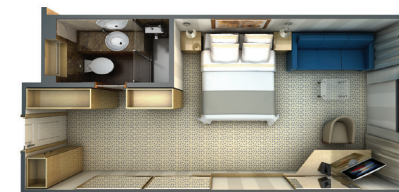

MEDALLION SUITE

408 SQ. FT. / 38 M²
INCLUDING A PRIVATE BALCONY (27 SQ. FT. / 2.5 M²)

- Teak style balcony with floor-to-ceiling glass doors
- Living room with sitting area
- Twin beds or queen-sized bed, with storage drawers
- Marbled bathroom with walk-in shower
- Choice of bathroom amenities
- Hair dryer
- Writing desk
- Wardrobe with personal safe
- Laundry service
- Two flat screen televisions with on-demand movies and music, and satellite news programming
- Radio/Alarm with Ipod docking station
- Wifi available (fees apply)

VISTA SUITE

269 SQ. FT. / 25 M² WITH 2 VIEW WINDOWS

- Two large view windows
- Sitting area
- Twin beds or queen-sized bed, with storage drawers
- Marbled bathroom with walk-in shower
- Choice of bathroom amenities
- Hair dryer
- Writing desk
- Wardrobe with personal safe
- Flat screen television with on-demand movies and music, and satellite news programming
- Radio/Alarm with Ipod docking station
- Wifi available (fees apply)

VIEW SUITE

181 SQ. FT. / 16.8 M² WITH VIEW WINDOW

- View window
- Sitting area
- Twin beds or queen-sized bed, with storage drawers
- Marbled bathroom with walk-in shower
- Choice of bathroom amenities
- Writing desk
- Hair dryer
- Wardrobe with personal safe
- Flat screen television with on-demand movies and music, and satellite news programming
- Radio/Alarm with Ipod docking station
- Wifi available (fees apply)

EXPLORER SUITE

186 SQ. FT. / 17.3 M² WITH 2 PORTHOLE

- Two portholes
- Sitting area
- Twin beds or queen-sized bed, with storage drawers
- Marbled bathroom with walk-in shower
- Choice of bathroom amenities
- Writing desk
- Hair dryer
- Wardrobe with personal safe
- Flat screen television with on-demand movies and music, and satellite news programming
- Radio/Alarm with Ipod docking station
- Wifi available (fees apply)