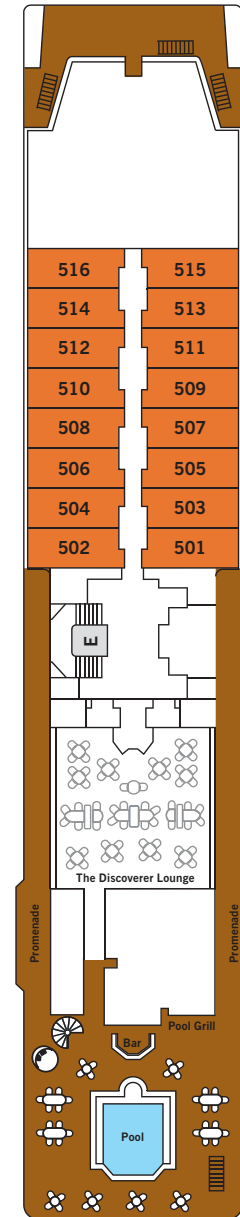

SILVER DISCOVERER - DECK PLAN

DECK 3

The Restaurant
Medical Centre

DECK 4

The Explorer Lounge
Lobby/Reception

DECK 5

Pool
The Grill
The Discoverer Lounge

DECK 6

The Bridge

DECK 7

Beauty Salon
Massage Room
Fitness Centre
Sun Deck

SUITE CATEGORIES

- Medallion Suite ●
- Veranda Suite ●
- Vista Suite ●
- View Suite ●
- Explorer Suite ●

SPECIFICATIONS

- Officers International
- Guests 120
- Tonnage 5,218
- Length 338 Feet/102.9 Metres
- Width 51 Feet/15.4 Metres
- Speed 14 Knots
- Passenger Decks 5
- 3rd Guest Capacity ▲
Can accommodate an add'l guest of up to 14 years old
- Refurbished 2014
- Registry Bahamas

VISTA SUITE

269 SQ. FT. / 25 M² WITH 2 VIEW WINDOWS

- Two large view windows
- Sitting area
- Twin beds or queen-sized bed, with storage drawers
- Marbled bathroom with walk-in shower
- Choice of bathroom amenities
- Hair dryer
- Writing desk
- Wardrobe with personal safe
- Flat screen television with on-demand movies and music, and satellite news programming
- Radio/Alarm with Ipod docking station
- Wifi available (fees apply)

VIEW SUITE

181 SQ. FT. / 16.8 M² WITH VIEW WINDOW

- View window
- Sitting area
- Twin beds or queen-sized bed, with storage drawers
- Marbled bathroom with walk-in shower
- Choice of bathroom amenities
- Writing desk
- Hair dryer
- Wardrobe with personal safe
- Flat screen television with on-demand movies and music, and satellite news programming
- Radio/Alarm with Ipod docking station
- Wifi available (fees apply)