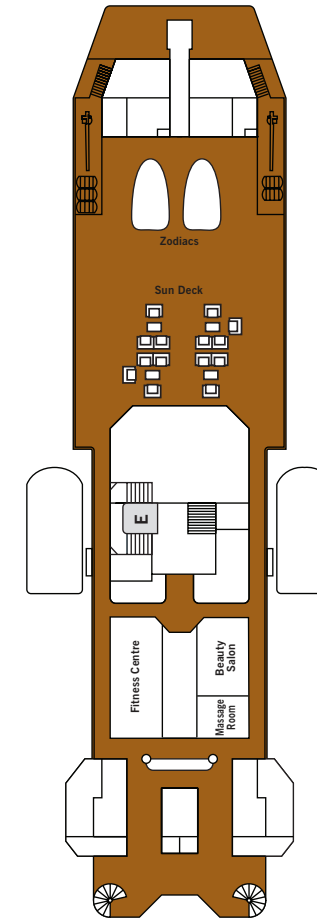

SILVER DISCOVERER - DECK PLAN

DECK 3

The Restaurant
Medical Centre

DECK 4

The Explorer Lounge
Lobby/Reception

DECK 5

Pool
The Grill
The Discoverer Lounge

DECK 6

The Bridge

DECK 7

Beauty Salon
Massage Room
Fitness Centre
Sun Deck

SUITE CATEGORIES

- Medallion Suite ●
- Veranda Suite ●
- Vista Suite ●
- View Suite ●
- Explorer Suite ●

SPECIFICATIONS

- Officers International
- Guests 120
- Tonnage 5,218
- Length 338 Feet/102.9 Metres
- Width 51 Feet/15.4 Metres
- Speed 14 Knots
- Passenger Decks 5
- 3rd Guest Capacity ▲
Can accommodate an add'l guest of up to 14 years old
- Refurbished 2014
- Registry Bahamas

MEDALLION SUITE

408 SQ. FT. / 38 M²
INCLUDING A PRIVATE BALCONY (27 SQ. FT. / 2.5 M²)

- Teak style balcony with floor-to-ceiling glass doors
- Living room with sitting area
- Twin beds or queen-sized bed, with storage drawers
- Marbled bathroom with walk-in shower
- Choice of bathroom amenities
- Hair dryer
- Writing desk
- Wardrobe with personal safe
- Laundry service
- Two flat screen televisions with on-demand movies and music, and satellite news programming
- Radio/Alarm with Ipod docking station
- Wifi available (fees apply)

VIEW WINDOW:
35in. x 24in. / 90cm x 60.5cm

PORTHOLE:
15.75in. diameter / 40cm diameter

*Suite diagrams are for illustration purposes only and are subject to change.