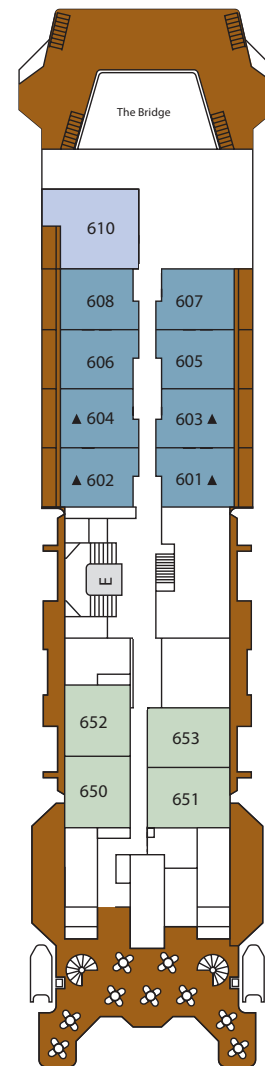

SILVER DISCOVERER - DECK PLAN

DECK 3

The Restaurant
Medical Centre

DECK 4

The Explorer Lounge
Lobby/Reception

DECK 5

Pool
The Grill
The Discoverer Lounge

DECK 6

The Bridge

DECK 7

Beauty Salon
Massage Room
Fitness Centre
Sun Deck

SUITE CATEGORIES

- Medallion Suite ●
- Veranda Suite ●
- Vista Suite ●
- View Suite ●
- Explorer Suite ●

SPECIFICATIONS

- Officers International
- Guests 120
- Tonnage 5,218
- Length 338 Feet/102.9 Metres
- Width 51 Feet/15.4 Metres
- Speed 14 Knots
- Passenger Decks 5
- 3rd Guest Capacity ▲
Can accommodate an add'l guest of up to 14 years old
- Refurbished 2014
- Registry Bahamas

VISTA SUITE

269 SQ. FT. / 25 M² WITH 2 VIEW WINDOWS

- Two large view windows
- Sitting area
- Twin beds or queen-sized bed, with storage drawers
- Marbled bathroom with walk-in shower
- Choice of bathroom amenities
- Hair dryer
- Writing desk
- Wardrobe with personal safe
- Flat screen television with on-demand movies and music, and satellite news programming
- Radio/Alarm with Ipod docking station
- Wifi available (fees apply)

VIEW WINDOW:
35in. x 24in. / 90cm x 60.5cm

PORTHOLE:
15.75in. diameter / 40cm diameter

*Suite diagrams are for illustration purposes only and are subject to change.