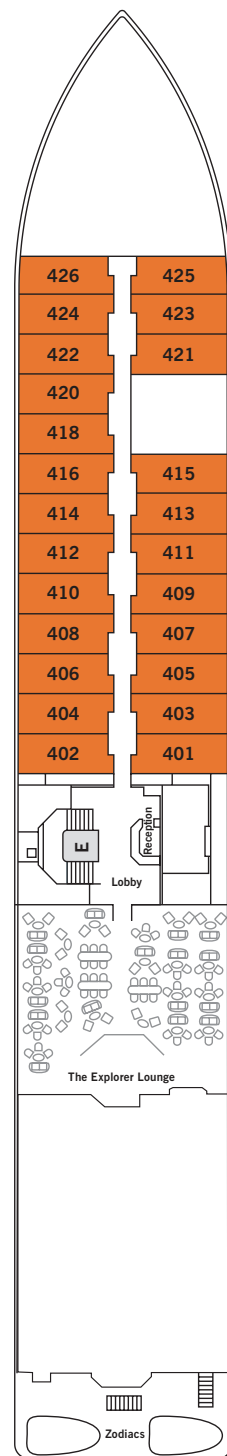

SILVER DISCOVERER - DECK PLAN

DECK 3

The Restaurant
Medical Centre

DECK 4

The Explorer Lounge
Lobby/Reception

DECK 5

Pool
The Grill
The Discoverer Lounge

DECK 6

The Bridge

DECK 7

Beauty Salon
Massage Room
Fitness Centre
Sun Deck

SUITE CATEGORIES

- Medallion Suite ●
- Veranda Suite ●
- Vista Suite ●
- View Suite ●
- Explorer Suite ●

SPECIFICATIONS

- Officers International
- Guests 120
- Tonnage 5,218
- Length 338 Feet/102.9 Metres
- Width 51 Feet/15.4 Metres
- Speed 14 Knots
- Passenger Decks 5
- 3rd Guest Capacity ▲
Can accommodate an add'l guest of up to 14 years old
- Refurbished 2014
- Registry Bahamas

MEDALLION SUITE

408 SQ. FT. / 38 M²
INCLUDING A PRIVATE BALCONY (27 SQ. FT. / 2.5 M²)

- Teak style balcony with floor-to-ceiling glass doors
- Living room with sitting area
- Twin beds or queen-sized bed, with storage drawers
- Marbled bathroom with walk-in shower
- Choice of bathroom amenities
- Hair dryer
- Writing desk
- Wardrobe with personal safe
- Laundry service
- Two flat screen televisions with on-demand movies and music, and satellite news programming
- Radio/Alarm with Ipod docking station
- Wifi available (fees apply)

VISTA SUITE

269 SQ. FT. / 25 M² WITH 2 VIEW WINDOWS

- Two large view windows
- Sitting area
- Twin beds or queen-sized bed, with storage drawers
- Marbled bathroom with walk-in shower
- Choice of bathroom amenities
- Hair dryer
- Writing desk
- Wardrobe with personal safe
- Flat screen television with on-demand movies and music, and satellite news programming
- Radio/Alarm with Ipod docking station
- Wifi available (fees apply)